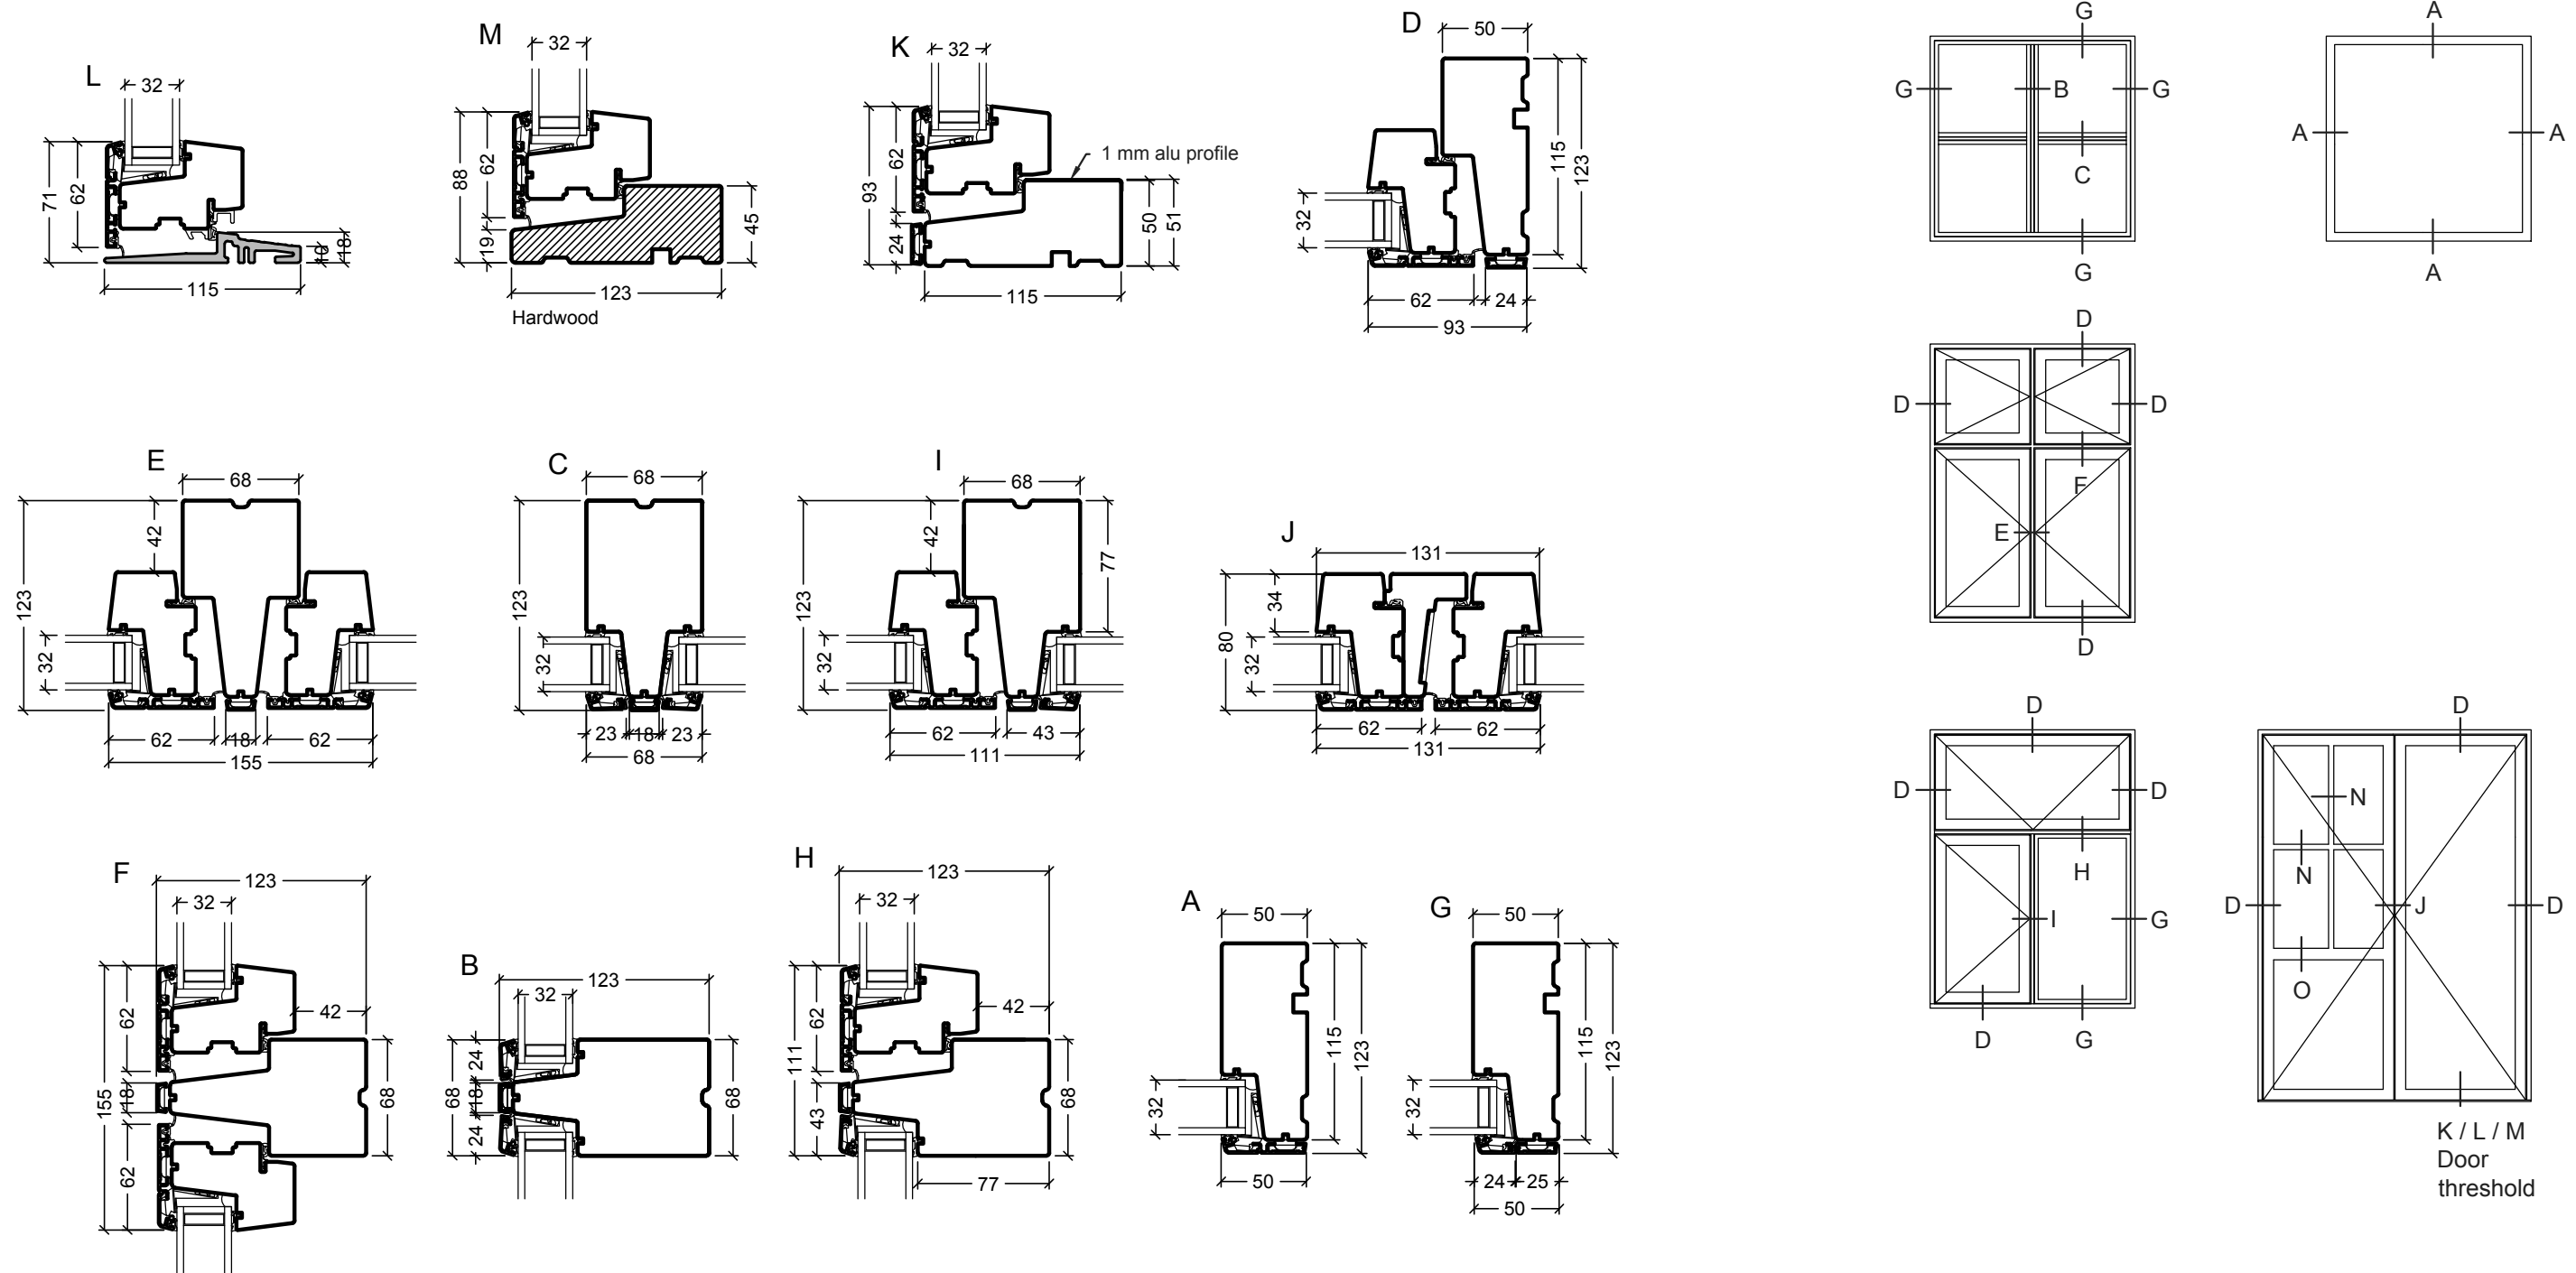

Ⓔ

1. Fixed mullion (fast lodpost)
2. French casement / mullion for fire escape (2-fløjet / brandpost)

Ⓐ

Ⓑ

Glazing bars

VELFAC

VELFAC RIBO alu window, 2-layer 1:4 (1:40)

Drawing No. 01.18 © 2012, 2018 - Edition No. 05

© VELFAC A/S All intellectual property rights and all rights in know-how in relation to this drawing may not be reproduced, stored, or transmitted in any form by any means (electronic, mechanical, photocopying, recording or otherwise) without the prior written consent of VELFAC A/S. It is to be used only for the purposes specified by VELFAC A/S and for no other purpose.