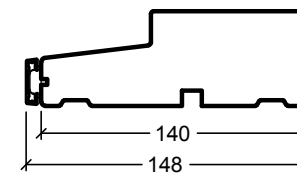

Frame variants

VELFAC RIBO alu window, glazing bars and frame variations 1:4
Drawing No. 01.18 © 2012, 2018 - Edition No. 05

© VELFAC A/S All intellectual property rights and all rights in know-how in relation to this drawing may not be reproduced, stored, or transmitted in any form by any means (electronic, mechanical, photocopying, recording or otherwise) without the prior written consent of VELFAC A/S. It is to be used only for the purposes specified by VELFAC A/S and for no other purpose.