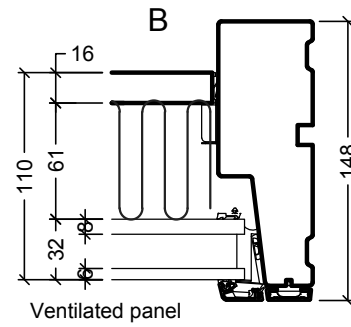

Glazing bars

Frame variants

VELFAC RIBO alu window, glazing bars and frame variations 1:4
 Drawing No. 01.18 © 2012, 2018 - Edition No. 05

© VELFAC A/S All intellectual property rights and all rights in know-how in relation to this drawing may not be reproduced, stored, or transmitted in any form by any means (electronic, mechanical, photocopying, recording or otherwise) without the prior written consent of VELFAC A/S. It is to be used only for the purposes specified by VELFAC A/S and for no other purpose.

Overview VELFAC RIBO alu window, drip cap 1:4
 Drawing No. 01.18 © 2012, 2018 - Edition No. 05

© VELFAC A/S All intellectual property rights and all rights in know-how in relation to this drawing may not be reproduced, stored, or transmitted in any form by any means (electronic, mechanical, photocopying, recording or otherwise) without the prior written consent of VELFAC A/S. It is to be used only for the purposes specified by VELFAC A/S and for no other purpose.