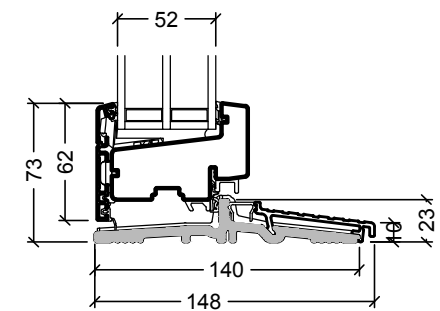

Frame variants

VELFAC RIBO alu window, glazing bars and frame variations 1:4
Drawing No. 01.18 © 2012, 2018 - Edition No. 05

© VELFAC A/S All intellectual property rights and all rights in know-how in relation to this drawing may not be reproduced, stored, or transmitted in any form by any means (electronic, mechanical, photocopying, recording or otherwise) without the prior written consent of VELFAC A/S. It is to be used only for the purposes specified by VELFAC A/S and for no other purpose.