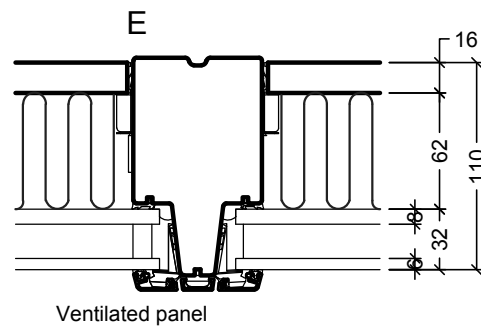

Glazing bars

Frame variants

VELFAC RIBO alu window, glazing bars and frame variations 1:4
 Drawing No. 01.18 © 2012, 2018 - Edition No. 05

© VELFAC A/S All intellectual property rights and all rights in know-how in relation to this drawing may not be reproduced, stored, or transmitted in any form by any means (electronic, mechanical, photocopying, recording or otherwise) without the prior written consent of VELFAC A/S. It is to be used only for the purposes specified by VELFAC A/S and for no other purpose.