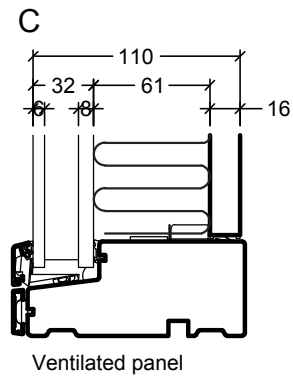

Glazing bars

Frame variants

VELFAC RIBO alu window, glazing bars and frame variations 1:4
 Drawing No. 01.18 © 2012, 2018 - Edition No. 05

© VELFAC A/S All intellectual property rights and all rights in know-how in relation to this drawing may not be reproduced, stored, or transmitted in any form by any means (electronic, mechanical, photocopying, recording or otherwise) without the prior written consent of VELFAC A/S. It is to be used only for the purposes specified by VELFAC A/S and for no other purpose.