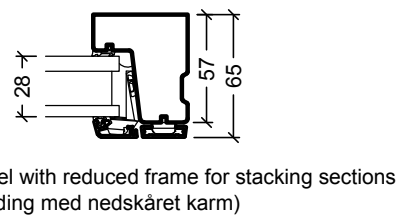

Glazing bars

Frame variants

VELFAC RIBO alu window, glazing bars and frame variations 1:4
 Drawing No. 01.18 © 2012, 2018 - Edition No. 05

© VELFAC A/S All intellectual property rights and all rights in know-how in relation to this drawing may not be reproduced, stored, or transmitted in any form by any means (electronic, mechanical, photocopying, recording or otherwise) without the prior written consent of VELFAC A/S. It is to be used only for the purposes specified by VELFAC A/S and for no other purpose.