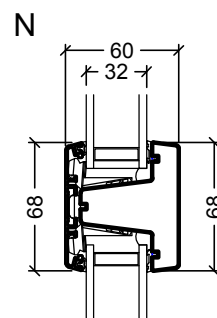

Glazing bars