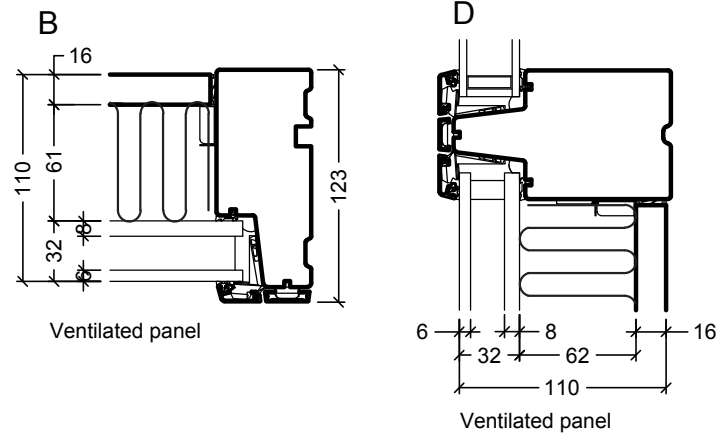

Glazing bars

Frame variants

VELFAC RIBO alu window, glazing bars and frame variations 1:4
 Drawing No. 01.18 © 2012, 2018 - Edition No. 05

© VELFAC A/S All intellectual property rights and all rights in know-how in relation to this drawing may not be reproduced, stored, or transmitted in any form by any means (electronic, mechanical, photocopying, recording or otherwise) without the prior written consent of VELFAC A/S. It is to be used only for the purposes specified by VELFAC A/S and for no other purpose.

Overview VELFAC RIBO alu window, drip cap 1:4
 Drawing No. 01.18 © 2012, 2018 - Edition No. 05

© VELFAC A/S All intellectual property rights and all rights in know-how in relation to this drawing may not be reproduced, stored, or transmitted in any form by any means (electronic, mechanical, photocopying, recording or otherwise) without the prior written consent of VELFAC A/S. It is to be used only for the purposes specified by VELFAC A/S and for no other purpose.