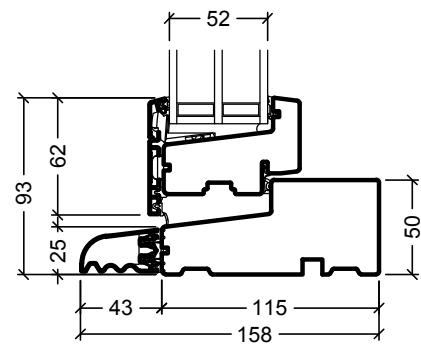

Glazing bars

Frame variants

VELFAC RIBO alu window, glazing bars and frame variations 1:4
 Drawing No. 01.18 © 2012, 2018 - Edition No. 05

© VELFAC A/S All intellectual property rights and all rights in know-how in relation to this drawing may not be reproduced, stored, or transmitted in any form by any means (electronic, mechanical, photocopying, recording or otherwise) without the prior written consent of VELFAC A/S. It is to be used only for the purposes specified by VELFAC A/S and for no other purpose.