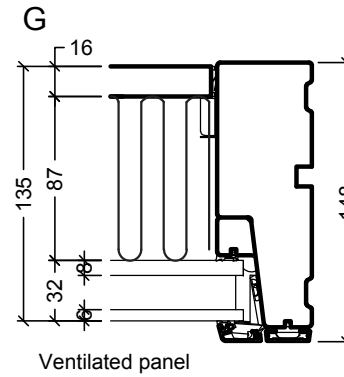

Glazing bars

Frame variants

VELFAC RIBO alu window, glazing bars and frame variations 1:4
 Drawing No. 01.18 © 2012, 2018 - Edition No. 05

© VELFAC A/S All intellectual property rights and all rights in know-how in relation to this drawing may not be reproduced, stored, or transmitted in any form by any means (electronic, mechanical, photocopying, recording or otherwise) without the prior written consent of VELFAC A/S. It is to be used only for the purposes specified by VELFAC A/S and for no other purpose.

Overview VELFAC RIBO alu window, drip cap 1:4
 Drawing No. 01.18 © 2012, 2018 - Edition No. 05

© VELFAC A/S All intellectual property rights and all rights in know-how in relation to this drawing may not be reproduced, stored, or transmitted in any form by any means (electronic, mechanical, photocopying, recording or otherwise) without the prior written consent of VELFAC A/S. It is to be used only for the purposes specified by VELFAC A/S and for no other purpose.