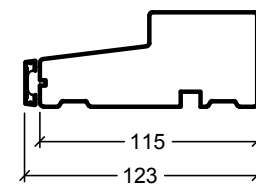

Frame variants

VELFAC RIBO alu window, glazing bars and frame variations 1:4
Drawing No. 01.18 © 2012, 2018 - Edition No. 05

© VELFAC A/S All intellectual property rights and all rights in know-how in relation to this drawing may not be reproduced, stored, or transmitted in any form by any means (electronic, mechanical, photocopying, recording or otherwise) without the prior written consent of VELFAC A/S. It is to be used only for the purposes specified by VELFAC A/S and for no other purpose.