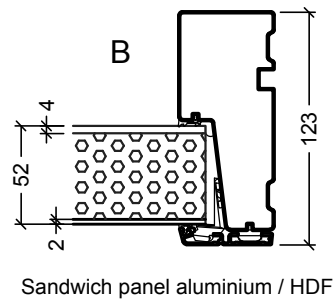

Glazing bars

Frame variants

VELFAC RIBO alu window, glazing bars and frame variations 1:4
 Drawing No. 01.18 © 2012, 2018 - Edition No. 05

© VELFAC A/S All intellectual property rights and all rights in know-how in relation to this drawing may not be reproduced, stored, or transmitted in any form by any means (electronic, mechanical, photocopying, recording or otherwise) without the prior written consent of VELFAC A/S. It is to be used only for the purposes specified by VELFAC A/S and for no other purpose.