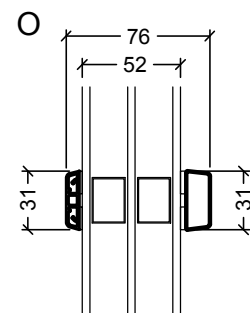

Glazing bars