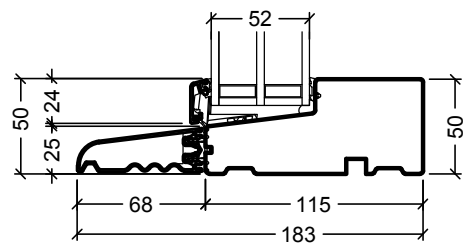

Glazing bars

Frame variants

VELFAC RIBO alu window, glazing bars and frame variations 1:4
 Drawing No. 01.18 © 2012, 2018 - Edition No. 05

© VELFAC A/S All intellectual property rights and all rights in know-how in relation to this drawing may not be reproduced, stored, or transmitted in any form by any means (electronic, mechanical, photocopying, recording or otherwise) without the prior written consent of VELFAC A/S. It is to be used only for the purposes specified by VELFAC A/S and for no other purpose.