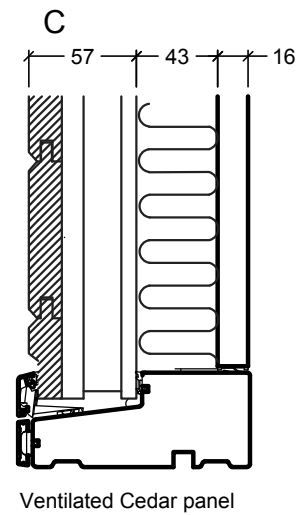

Glazing bars

Frame variants

VELFAC RIBO alu window, glazing bars and frame variations 1:4
 Drawing No. 01.18 © 2012, 2018 - Edition No. 05

© VELFAC A/S All intellectual property rights and all rights in know-how in relation to this drawing may not be reproduced, stored, or transmitted in any form by any means (electronic, mechanical, photocopying, recording or otherwise) without the prior written consent of VELFAC A/S. It is to be used only for the purposes specified by VELFAC A/S and for no other purpose.