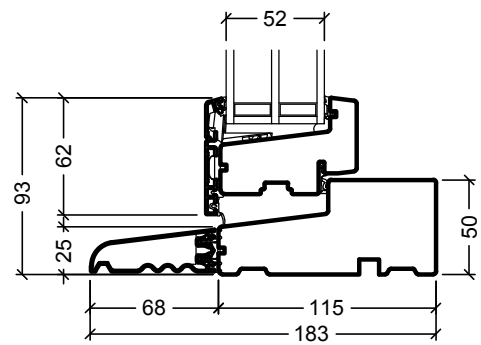

Glazing bars

Frame variants

VELFAC RIBO alu window, glazing bars and frame variations 1:4
 Drawing No. 01.18 © 2012, 2018 - Edition No. 05

© VELFAC A/S All intellectual property rights and all rights in know-how in relation to this drawing may not be reproduced, stored, or transmitted in any form by any means (electronic, mechanical, photocopying, recording or otherwise) without the prior written consent of VELFAC A/S. It is to be used only for the purposes specified by VELFAC A/S and for no other purpose.