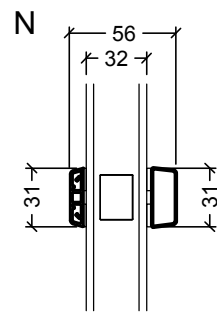

Glazing bars