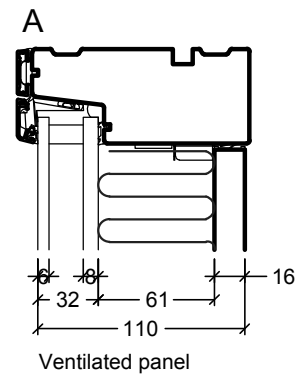

Glazing bars

Frame variants

VELFAC RIBO alu window, glazing bars and frame variations 1:4
 Drawing No. 01.18 © 2012, 2018 - Edition No. 05

© VELFAC A/S All intellectual property rights and all rights in know-how in relation to this drawing may not be reproduced, stored, or transmitted in any form by any means (electronic, mechanical, photocopying, recording or otherwise) without the prior written consent of VELFAC A/S. It is to be used only for the purposes specified by VELFAC A/S and for no other purpose.