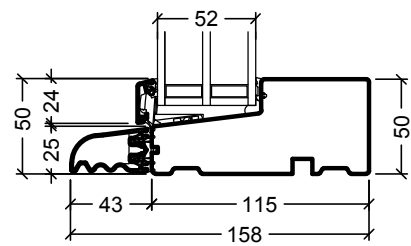

Glazing bars

Frame variants

VELFAC RIBO alu window, glazing bars and frame variations 1:4
 Drawing No. 01.18 © 2012, 2018 - Edition No. 05

© VELFAC A/S All intellectual property rights and all rights in know-how in relation to this drawing may not be reproduced, stored, or transmitted in any form by any means (electronic, mechanical, photocopying, recording or otherwise) without the prior written consent of VELFAC A/S. It is to be used only for the purposes specified by VELFAC A/S and for no other purpose.