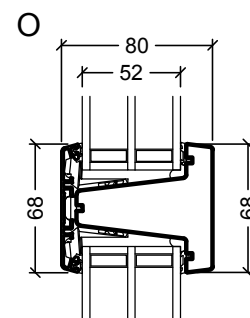

Glazing bars